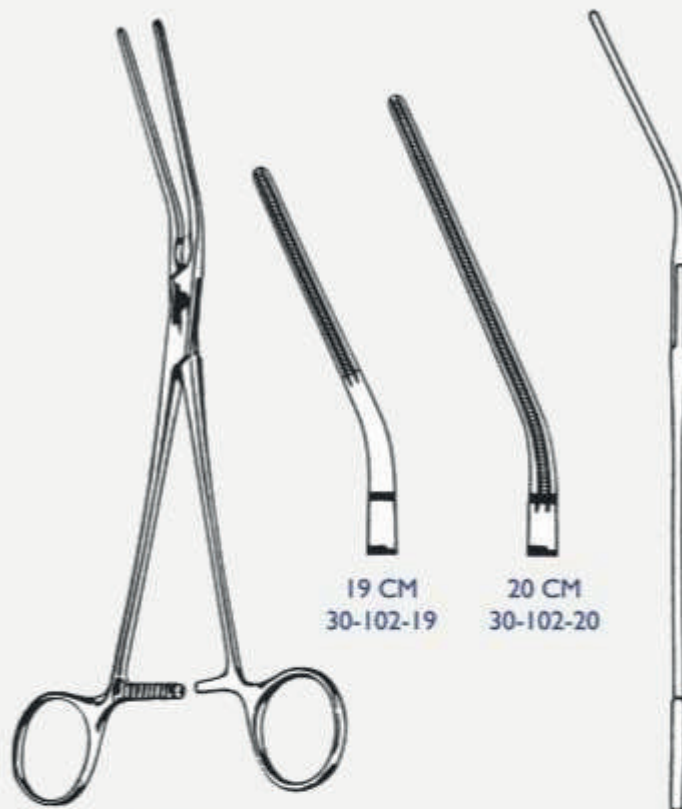

DEBAKEY
LELAND-JONES

18 CM
30-096-18

19 CM
30-096-19

20 CM
30-096-20

POTTS

POTTS

55 mm
30-112-19

POTTS DEBAKEY
19 CM

55 mm
30-112-20

POTTS DEBAKEY
20 CM

DeBakey com serrilhas
atraumaticas

DEBAKEY

18 CM - 30-180-18
20 CM - 30-180-20
27 CM - 30-180-27
31 CM - 30-180-31

DEBAKEY

16 CM - 30-192-16
17 CM - 30-192-17

DEBAKEY
LAMBERT-KAY